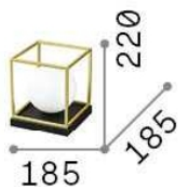

Info sorgente e prestazionali

Sorgente integrata	Light bulb (not included)
Sorgente sostituibile	YES
Potenza	E14 max 1 x 40W
Emissione	Diffuse
Consumo massimo	-
Lampadina consigliata	E14 04W SFERA BIANCO 3000K