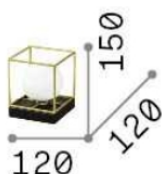

Info sorgente e prestazionali

Sorgente integrata	Light bulb (included)
Sorgente sostituibile	YES
Potenza	G9 max 1 x 28W
Emissione	Diffuse
Consumo massimo	-
Lampadina inclusa	EAN 8021696209043