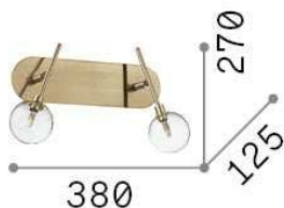

Info sorgente e prestazionali

Sorgente integrata	Light bulb (included)
Sorgente sostituibile	YES
Potenza	G4 max 2 x 2W
Emissione	Diffuse
Consumo massimo	-
Lampadina inclusa	222257 G4 2.0W 170Lm 3000K