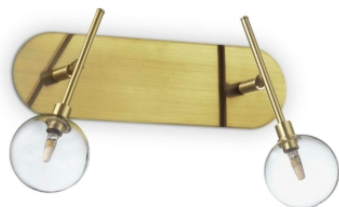

Info generali

Decorativo - Applique

Indoor ceiling or wall mounted adjustable lamp with multiple sources and diffuse light emission

Ean	8021696200347
Articolo	MARACAS AP2 OTTONE
Installazione	Ceiling, Wall
Garanzia	5 years
Peso lordo	0.75 kg
Volume	0.004872 m ³