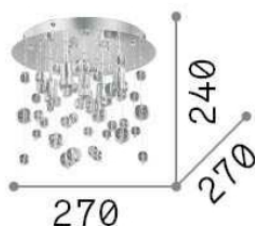

Info sorgente e prestazionali

Sorgente integrata	Light bulb (included)
Sorgente sostituibile	YES
Potenza	G9 max 5 x 40W
Emissione	Diffuse
Consumo massimo	-
Lampadina inclusa	209043 G9 03W 300Lm 3000K