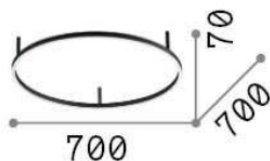

Info sorgente e prestazionali

Sorgente integrata	Integrated LED module
Sorgente sostituibile	NO
Potenza	LED 36W
Emissione	Direct
Consumo massimo	max 36 W
Caratteristiche LED	LED SMD
CCT	3000 K
Durata LED (t. 25°C)	20000 h
CRI	> 80
SDCM	3
Fascio luminoso	115°
Flusso sorgente	4250 lm
Flusso utile	2170 lm
Potenza in stand-by	< 0.50