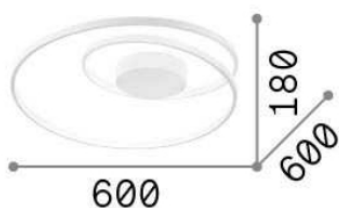

Info sorgente e prestazionali

Sorgente integrata	Integrated LED module
Sorgente sostituibile	NO
Potenza	LED 49W
Emissione	Diffuse
Consumo massimo	max 49 W
Caratteristiche LED	LED SMD
CCT	3000 K
Durata LED (t. 25°C)	30000 h
CRI	> 80
Fascio luminoso	120°
Flusso sorgente	5000 lm
Flusso utile	2800 lm
Potenza in stand-by	< 0.50