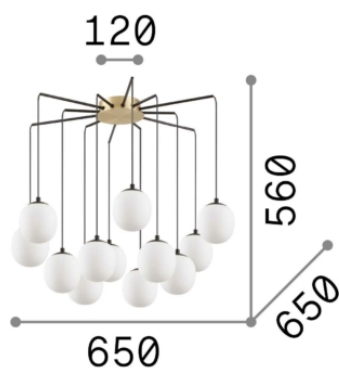

Info sorgente e prestazionali

Sorgente integrata	Light bulb (included)
Sorgente sostituibile	YES
Potenza	G9 max 12 x 15W
Emissione	Diffuse
Consumo massimo	-
Lampadina inclusa	209043 G9 03W 300Lm 3000K