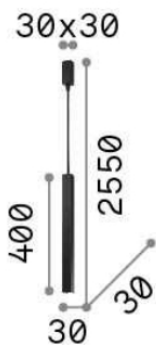

Info sorgente e prestazionali

Sorgente integrata	Light bulb (included)
Sorgente sostituibile	YES
Potenza	G9 max 6 x 40W
Emissione	Diffuse
Consumo massimo	-
Lampadina inclusa	EAN 8021696209043