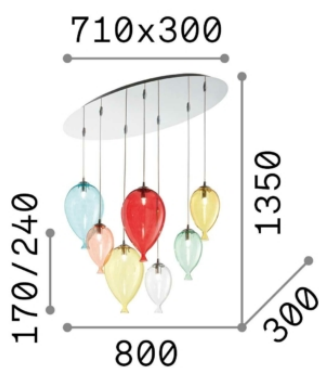

Source info

Integrated source	Light bulb (included)
Replaceable source	YES
Power	G9 max 7 x 28W
Emission	Diffuse
Max consumption	-
Bulb included	EAN 8021696209043