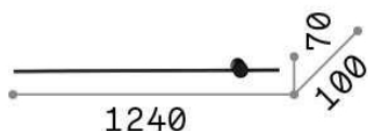

General info

DECORATIVO - Wall

Indoor wall mounted linear fitting with integrated LED sources indirect light emission

Ean	8021696265575
Item	ESSENCE AP 20W BIANCO
Guarantee	5 years
Gross weight	1.88 kg
Volume	0.03458 m³

Technical info

Net weight	1.2 kg
Insulation class	II
Protection index	IP20
Operating temperature	0° ~ +40 °C
Dimmer	Non-dimmable, On-Off
Power output	220-240 V AC 50 Hz
Power supply	In-built, included YES (by qualified operators only), electronic

Source info

Integrated source	Integrated LED module
Replaceable source	YES (by qualified operators only)
Power	LED 20W
Emission	Indirect
Max consumption	max 20 W
Features LED	LED SMD
CCT	3000 K
Duration LED (t. 25°C)	30000 h
CRI	> 80
Light beam flux	2650 lm
Useful light flux	1200 lm
Photobiological risk	1
Standby power	< 0.50