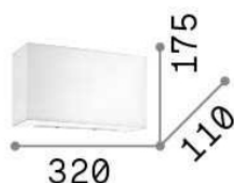

Source info

Integrated source	Light bulb (not included)
Repleaceable source	YES
Power	E27 max 1 x 60W
Emission	Diffuse
Max consupption	max 1 W
Features LED	LED SMD
CRI	80
Useful light flux	LED 45 lm
Recommended bulb	E27 GOCCIA 08W 3000K CRI80 BIANCO