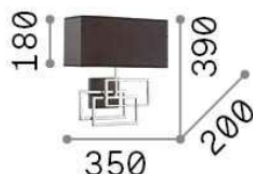

Source info

Integrated source	Light bulb (not included)
Replaceable source	YES
Power	E27 max 1 x 60W
Emission	Direct + Indirect
Max consumption	-
Recommended bulb	E27 GOCCIA 08W 3000K CRI80 TRASP