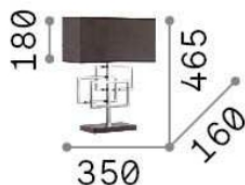

General info

DECORATIVO - Table

Indoor table lamp with in-built switch and direct/indirect light emission

Ean	8021696201078
Item	LUXURY TL1 CROMO
Installation	Table
Guarantee	5 years
Gross weight	3.37 kg
Volume	0.033264 m ³

Technical info

Net weight	2.89 kg
Insulation class	II
Protection index	IP20
Operating temperature	0° ~ +40 °C
Dimmer	Non-dimmable
Power output	220-240 50/60 Hz
Power supply	Not required

Source info

Integrated source	Light bulb (not included)
Replaceable source	YES
Power	E27 max 1 x 60W
Emission	Direct + Indirect
Max consumption	-
Recommended bulb	E27 08W GOCCIA TRASP 3000K