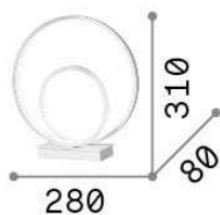

Source info

Integrated source	Integrated LED module
Replaceable source	NO
Power	LED 23W
Emission	Diffuse
Max consumption	max 23 W
Features LED	LED SMD
CCT	3000 K
Duration LED (t. 25°C)	30000 h
CRI	> 80
Light beam	120°
Light beam flux	2300 lm
Useful light flux	1010 lm
Standby power	< 0.50