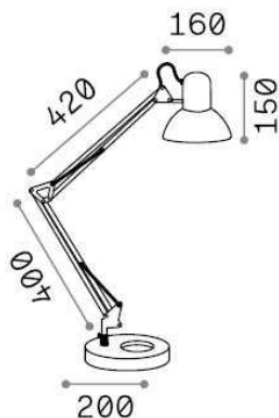

Info sorgente e prestazionali

Sorgente integrata	Light bulb (not included)
Sorgente sostituibile	Replaceable
Potenza	E27 max 1 x 42W
Emissione	Direct
Consumo massimo	-
Lampadina consigliata	8021696101286